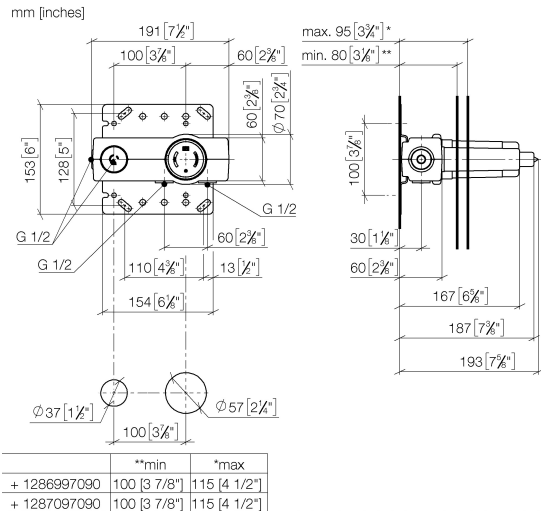

## EDITION PRO Concealed wall-mounted single-lever mixer mixer on right -

---

35 870 970 90

- red brass, lead-free
- 2x male thread 1/2" connection
- 1x female thread 1/2" outlet for wall spout
- 1x female thread 1/2" outlet
- 2x dust cover
- anti-water packing
- soundproofing
- gauge 100 mm

**EDITION PRO Concealed wall-mounted single-lever mixer mixer on right -**

35 870 970 90

**Certificates**

ACS\_21 ACC LY 141.

**EDITION PRO Concealed wall-mounted single-lever mixer mixer on right -**

35 870 970 90

**Spare parts list**

No.	Item Number	Name	Quantity used	Delivery time
1	04 31 20 006 00 90	plug	1	2
2	09 21 02 182 90	cap	1	2
3	90 23 01 091 00 90	set	3	2
4	90 31 20 107 00 90	plug	1	2
5	90 17 01 238 00 90	sleeve	1	2
6	09 21 02 182 90	cap	1	2
7	90 23 01 174 00 90	sleeve	2	2
8	04 14 03 074 01 90	gasket kit	1	2