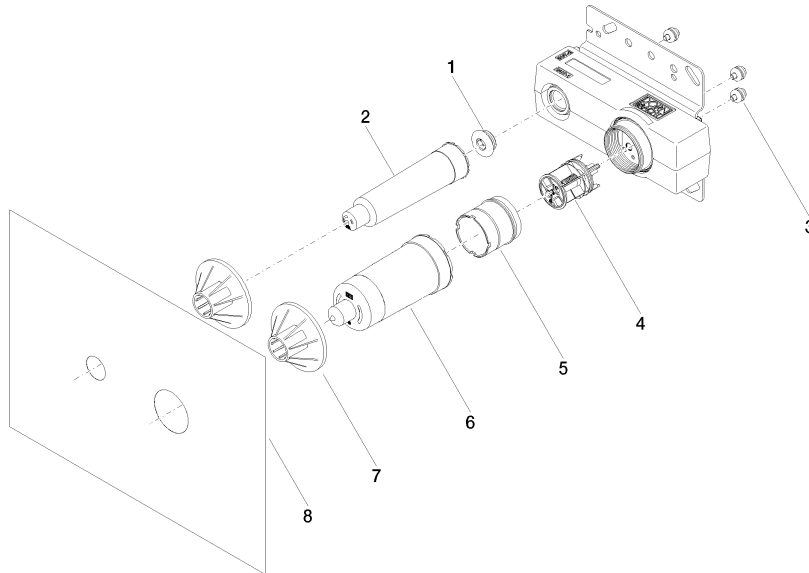

## EDITION PRO Concealed wall-mounted single-lever mixer mixer on right -

---

35 870 970 90

- red brass, lead-free
- 2x male thread 1/2" connection
- 1x female thread 1/2" outlet for wall spout
- 1x female thread 1/2" outlet
- 2x dust cover
- anti-water packing
- soundproofing
- gauge 100 mm

**EDITION PRO Concealed wall-mounted single-lever mixer mixer on right -**

35 870 970 90

**Certificates**

ACS\_21 ACC LY 141.

**EDITION PRO Concealed wall-mounted single-lever mixer mixer on right -**

35 870 970 90

**Spare parts list**

No.	Item Number	Name	Quantity used	Delivery time
1	04 31 20 006 00 90	plug	1	2
2	09 21 02 182 90	cap	1	2
3	90 23 01 091 00 90	set	3	2
4	90 31 20 107 00 90	plug	1	2
5	90 17 01 238 00 90	sleeve	1	2
6	09 21 02 182 90	cap	1	2
7	90 23 01 174 00 90	sleeve	2	2
8	04 14 03 074 01 90	gasket kit	1	2